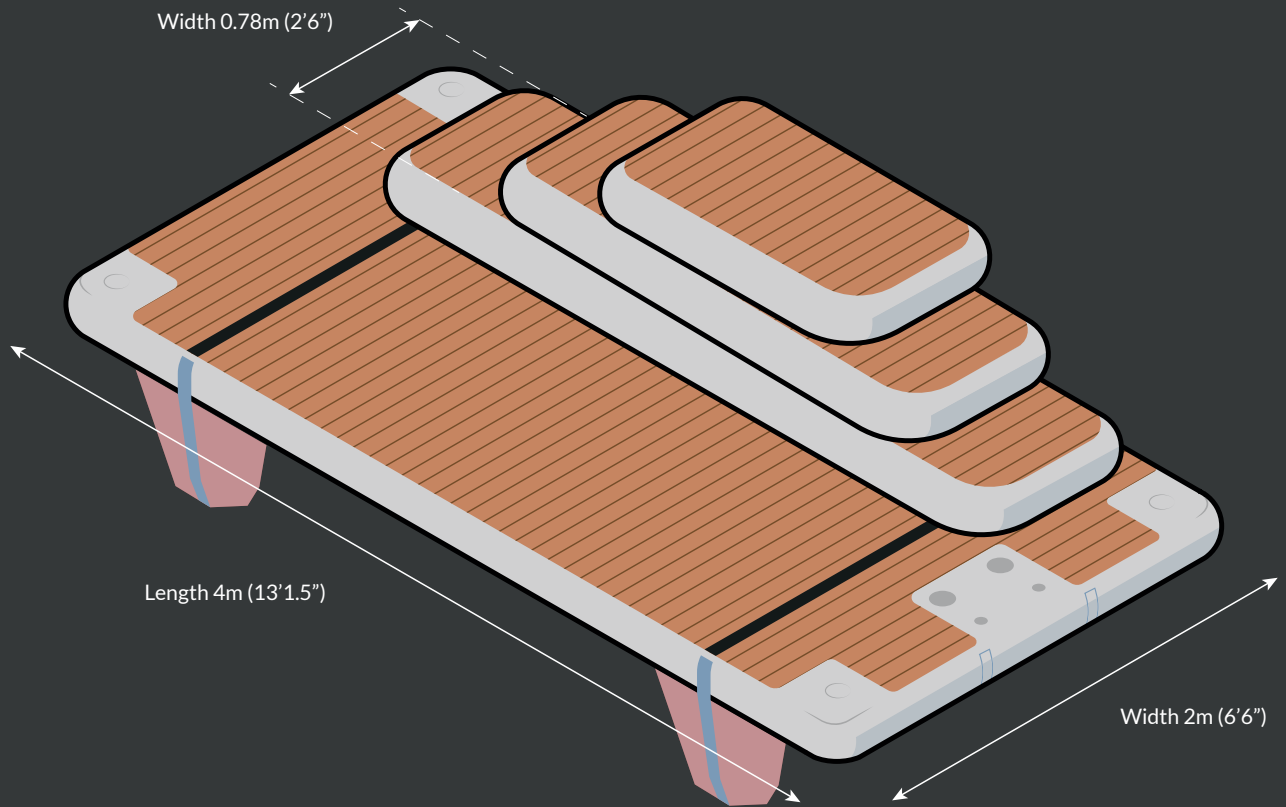

Triple Step

For the **800**

Platform Dimensions

Platform	Triple Step
Inflated dimensions (20cm deep)	3.4m x 0.60m (11'15" x 1'96")
Stowage dimensions	105cm x 45cm x 30cm (3'4" x 1'5" x 1'3")
Weight/weight in bag	21.5kg/22.5kg (47lbs/50lbs)
Inflation Time*	1m 40secs

Accessory Pack

- With every order:
- Connection straps (x2)

*Approximate inflation/deflation time using Bravo OV10 electric pump up to 3.6psi.

Long Step

For the **800**

Height 0.40m (1'3")

Platform Dimensions

*Approximate inflation/deflation time using Bravo OV10 electric pump up to 3.6psi.

Accessory Pack

With every order:
- Connection straps (x2)

Short Step

For the **800**

Platform Dimensions

Platform	Short
Inflated dimensions (20cm deep)	1.6m x 0.78m (5'2" x 2'6")
Stowage dimensions	100cm x 20cm x 35cm (3'2" x 0'7" x 1'1")
Weight/weight in bag	5.5kg/6.5kg (12lbs/14.3lbs)
Inflation Time*	20secs

Platform Dimensions

Platform	800	Triple Step	L-Bow
Inflated dimensions (20cm deep)	4m x 2m (13'1.5" x 6'6")	3.4m x 0.60m (11'15" x 1'96")	2m x 0.75m (6'6" x 2'5")
Stowage dimensions	220cm x 32cm x 32cm (7'3" x 1'1" x 1'1")	105cm x 45cm x 30cm (3'4" x 1'5" x 1'3")	33cm x 24cm x 20cm (1'1" x 10" x 8")
Weight/weight in bag	39.5kg/42.5kg (87lbs/94lbs)	21.5kg/22.5kg (47lbs/50lbs)	3kg (6.6lbs)
Inflation Time*	3m 30secs	1m 40secs	30secs*