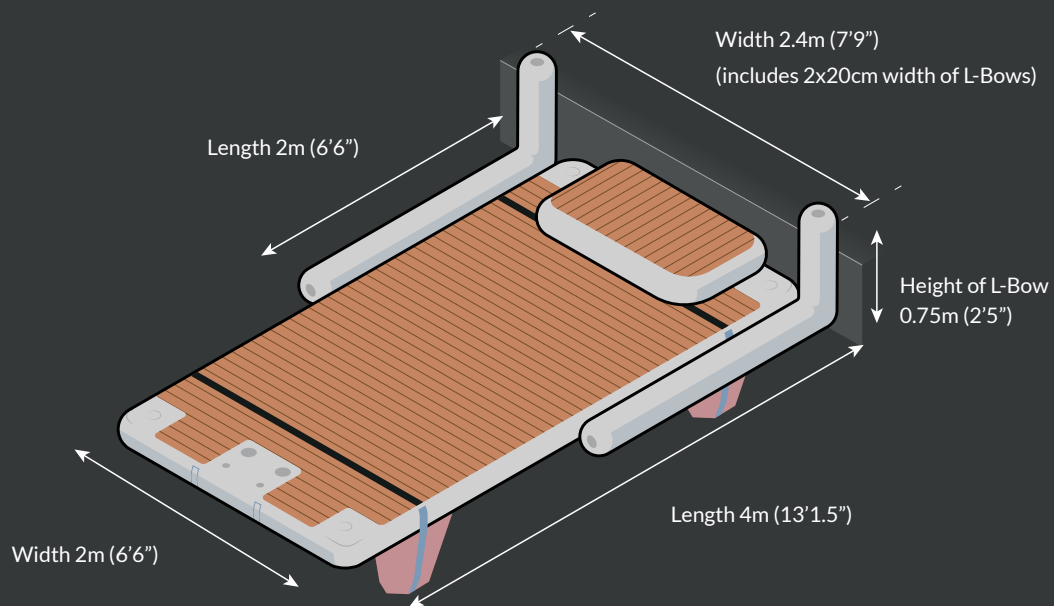

Platform Dimensions

Platform	800	Triple Step	L-Bow
Inflated dimensions (20cm deep)	4m x 2m (13'1.5" x 6'6")	3.4m x 0.60m (11'15" x 1'96")	2m x 0.75m (6'6" x 2'5")
Stowage dimensions	220cm x 32cm x 32cm (7'3" x 1'1" x 1'1")	105cm x 45cm x 30cm (3'4" x 1'5" x 1'3")	33cm x 24cm x 20cm (1'1" x 10" x 8")
Weight/weight in bag	39.5kg/42.5kg (87lbs/94lbs)	21.5kg/22.5kg (47lbs/50lbs)	3kg (6.6lbs)
Inflation Time*	3m 30secs	1m 40secs	30secs*

Combination 2

800 + 675 + Long Step + 2 x L-Bows

Transom Height 0.6m (1'96")

Platform Dimensions

Platform	800	675	Long Step	L-Bow
Inflated dimensions (20cm deep)	4m x 2m (13'1.5" x 6'6")	4.5m x 1.5m (14'9" x 4'11")	3.4m x 0.78m (11'2" x 2'6")	2m x 0.75m (6'6" x 2'5")
Stowage dimensions	220cm x 32cm x 32cm (7'3" x 1'1" x 1'1")	165cm x 38cm x 38cm (5'5" x 1'3" x 1'3")	100cm x 35cm x 25cm (3'2" x 1'14" x 0'8")	33cm x 24cm x 20cm (1'1" x 10" x 8")
Weight/weight in bag	39.5kg/42.5kg (87lbs/94lbs)	33.5kg/35kg (73lbs/78lbs)	12.5kg/13.5kg (27.5lbs/29.7lbs)	3kg (6.6lbs)
Inflation Time*	3m 30secs	2m 40secs	45secs	30secs*

Combination 3

800 + Short Step + 2 x L-Bows

Transom Height 0.6m (1'96")

Platform Dimensions

Platform	800	Short Step	L-Bow
Inflated dimensions (20cm deep)	4m x 2m (13'1.5" x 6'6")	1.6m x 0.78m (5'2" x 2'6")	2m x 0.75m (6'6" x 2'5")
Stowage dimensions	220cm x 32cm x 32cm (7'3" x 1'1" x 1'1")	100cm x 20cm x 35cm (3'2" x 0'7" x 1'1")	33cm x 24cm x 20cm (1'1" x 10" x 8")
Weight/weight in bag	39.5kg/42.5kg (87lbs/94lbs)	5.5kg/6.5kg (12lbs/14.3lbs)	3kg (6.6lbs)
Inflation Time*	3m 30secs	20secs	30secs*