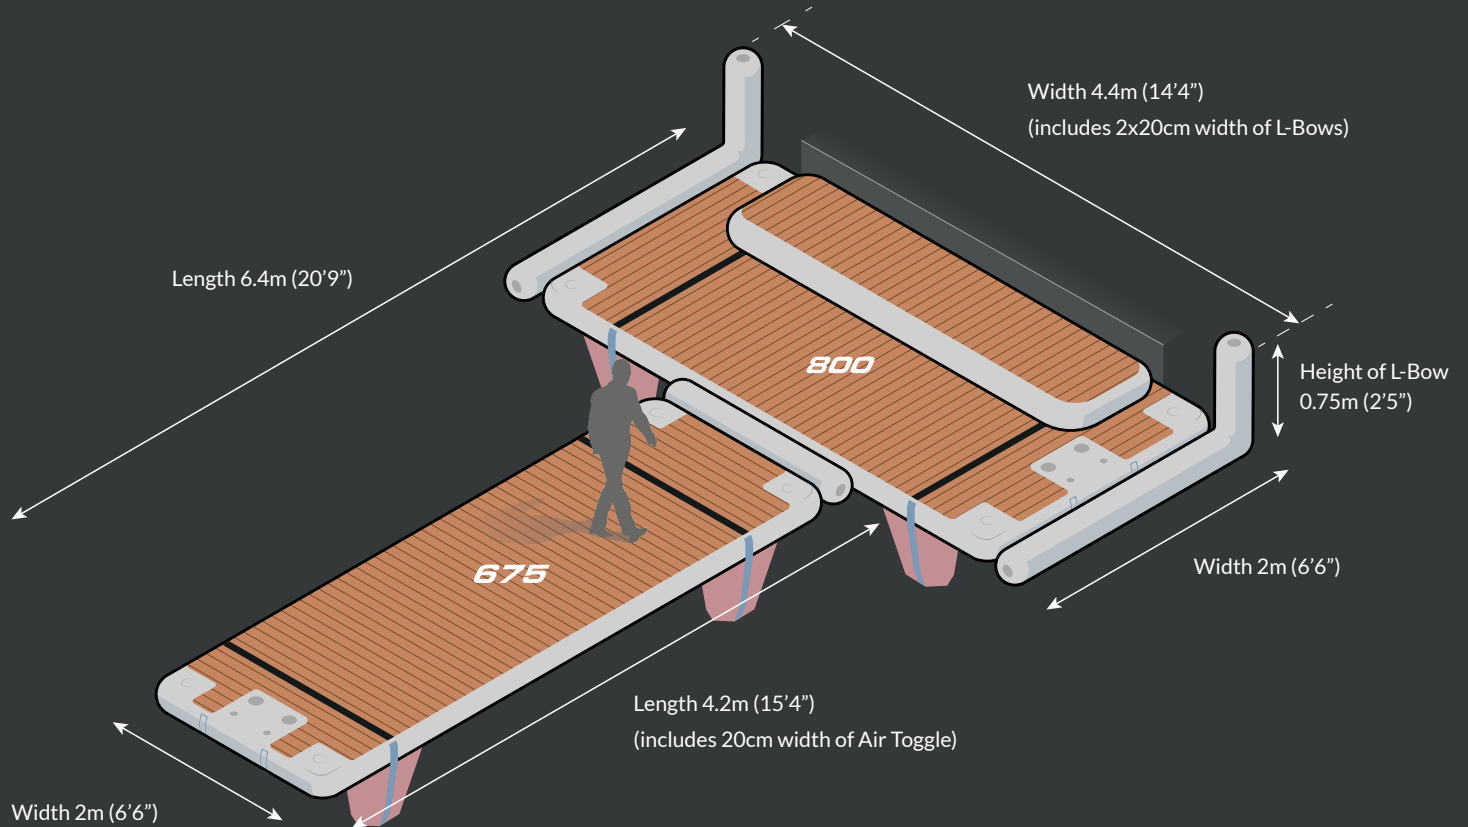

*Approximate inflation/deflation time using Bravo OV10 electric pump up to 3.6psi.

Accessory Pack

- With every order:
- Connection straps (x2)

Triple Step

For the **800**

Platform Dimensions

Platform	Triple Step
Inflated dimensions (20cm deep)	3.4m x 0.60m (11'15" x 1'96")
Stowage dimensions	105cm x 45cm x 30cm (3'4" x 1'5" x 1'3")
Weight/weight in bag	21.5kg/22.5kg (47lbs/50lbs)
Inflation Time*	1m 40secs

Platform Dimensions

Platform	800	Triple Step	L-Bow
Inflated dimensions (20cm deep)	4m x 2m (13'1.5" x 6'6")	3.4m x 0.60m (11'15" x 1'96")	2m x 0.75m (6'6" x 2'5")
Stowage dimensions	220cm x 32cm x 32cm (7'3" x 1'1" x 1'1")	105cm x 45cm x 30cm (3'4" x 1'5" x 1'3")	33cm x 24cm x 20cm (1'1" x 10" x 8")
Weight/weight in bag	39.5kg/42.5kg (87lbs/94lbs)	21.5kg/22.5kg (47lbs/50lbs)	3kg (6.6lbs)
Inflation Time*	3m 30secs	1m 40secs	30secs*

Combination 2

800 + 675 + Long Step + 2 x L-Bows

Transom Height 0.6m (1'96")

Platform Dimensions

Platform	800	675	Long Step	L-Bow
Inflated dimensions (20cm deep)	4m x 2m (13'1.5" x 6'6")	4.5m x 1.5m (14'9" x 4'11")	3.4m x 0.78m (11'2" x 2'6")	2m x 0.75m (6'6" x 2'5")
Stowage dimensions	220cm x 32cm x 32cm (7'3" x 1'1" x 1'1")	165cm x 38cm x 38cm (5'5" x 1'3" x 1'3")	100cm x 35cm x 25cm (3'2" x 1'14" x 0'8")	33cm x 24cm x 20cm (1'1" x 10" x 8")
Weight/weight in bag	39.5kg/42.5kg (87lbs/94lbs)	33.5kg/35kg (73lbs/78lbs)	12.5kg/13.5kg (27.5lbs/29.7lbs)	3kg (6.6lbs)
Inflation Time*	3m 30secs	2m 40secs	45secs	30secs*

Combination 3

800 + Short Step + 2 x L-Bows

Transom Height 0.6m (1'96")

Platform Dimensions

Platform	800	Short Step	L-Bow
Inflated dimensions (20cm deep)	4m x 2m (13'1.5" x 6'6")	1.6m x 0.78m (5'2" x 2'6")	2m x 0.75m (6'6" x 2'5")
Stowage dimensions	220cm x 32cm x 32cm (7'3" x 1'1" x 1'1")	100cm x 20cm x 35cm (3'2" x 0'7" x 1'1")	33cm x 24cm x 20cm (1'1" x 10" x 8")
Weight/weight in bag	39.5kg/42.5kg (87lbs/94lbs)	5.5kg/6.5kg (12lbs/14.3lbs)	3kg (6.6lbs)
Inflation Time*	3m 30secs	20secs	30secs*