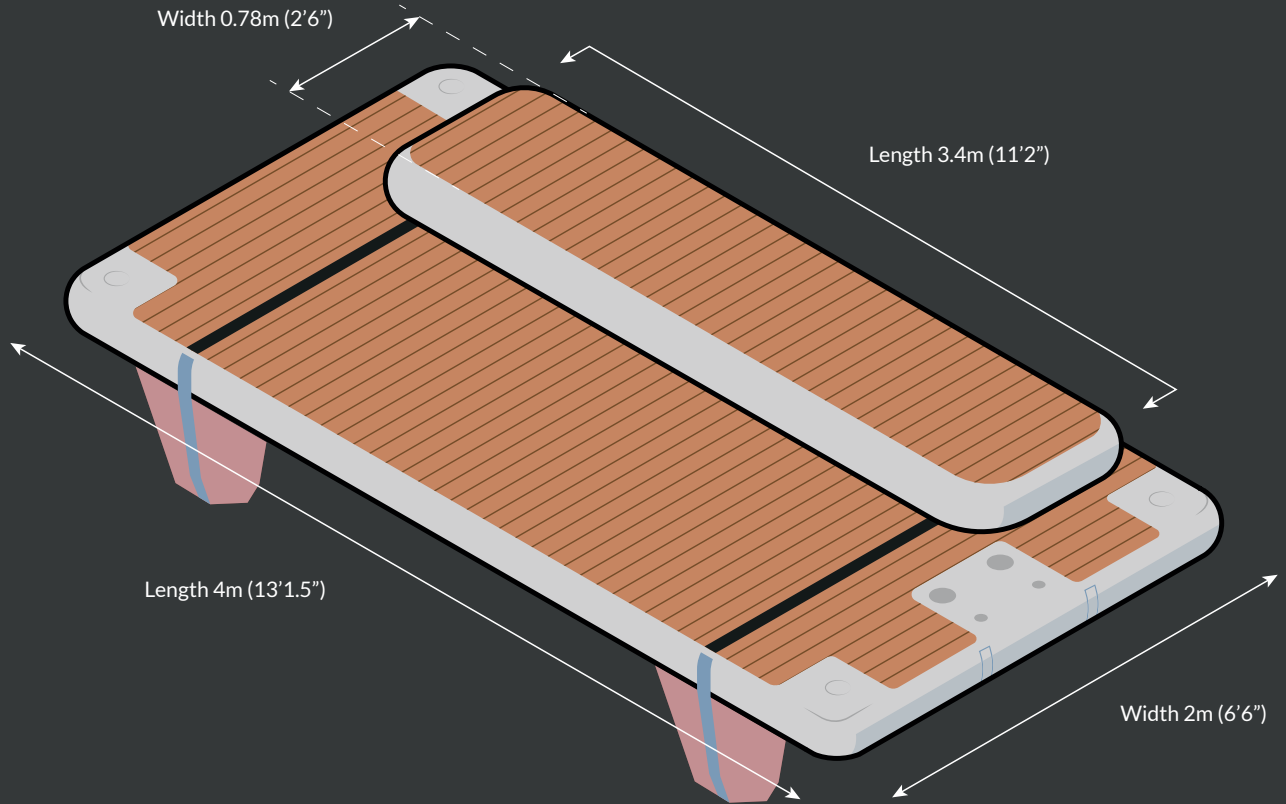

Triple Step

For the **800**

Platform Dimensions

Platform	Triple Step
Inflated dimensions (20cm deep)	3.4m x 0.60m (11'15" x 1'96")
Stowage dimensions	105cm x 45cm x 30cm (3'4" x 1'5" x 1'3")
Weight/weight in bag	21.5kg/22.5kg (47lbs/50lbs)
Inflation Time*	1m 40secs

Accessory Pack

- With every order:
- Connection straps (x2)

*Approximate inflation/deflation time using Bravo OV10 electric pump up to 3.6psi.

Long Step

For the **800**

Height 0.40m (1'3")

Platform Dimensions

*Approximate inflation/deflation time using Bravo OV10 electric pump up to 3.6psi.

Accessory Pack

With every order:
- Connection straps (x2)

Short Step

For the **800**

Platform Dimensions

Platform	Short
Inflated dimensions (20cm deep)	1.6m x 0.78m (5'2" x 2'6")
Stowage dimensions	100cm x 20cm x 35cm (3'2" x 0'7" x 1'1")
Weight/weight in bag	5.5kg/6.5kg (12lbs/14.3lbs)
Inflation Time*	20secs

Platform Dimensions

Platform	800	Triple Step	L-Bow
Inflated dimensions (20cm deep)	4m x 2m (13'1.5" x 6'6")	3.4m x 0.60m (11'15" x 1'96")	2m x 0.75m (6'6" x 2'5")
Stowage dimensions	220cm x 32cm x 32cm (7'3" x 1'1" x 1'1")	105cm x 45cm x 30cm (3'4" x 1'5" x 1'3")	33cm x 24cm x 20cm (1'1" x 10" x 8")
Weight/weight in bag	39.5kg/42.5kg (87lbs/94lbs)	21.5kg/22.5kg (47lbs/50lbs)	3kg (6.6lbs)
Inflation Time*	3m 30secs	1m 40secs	30secs*