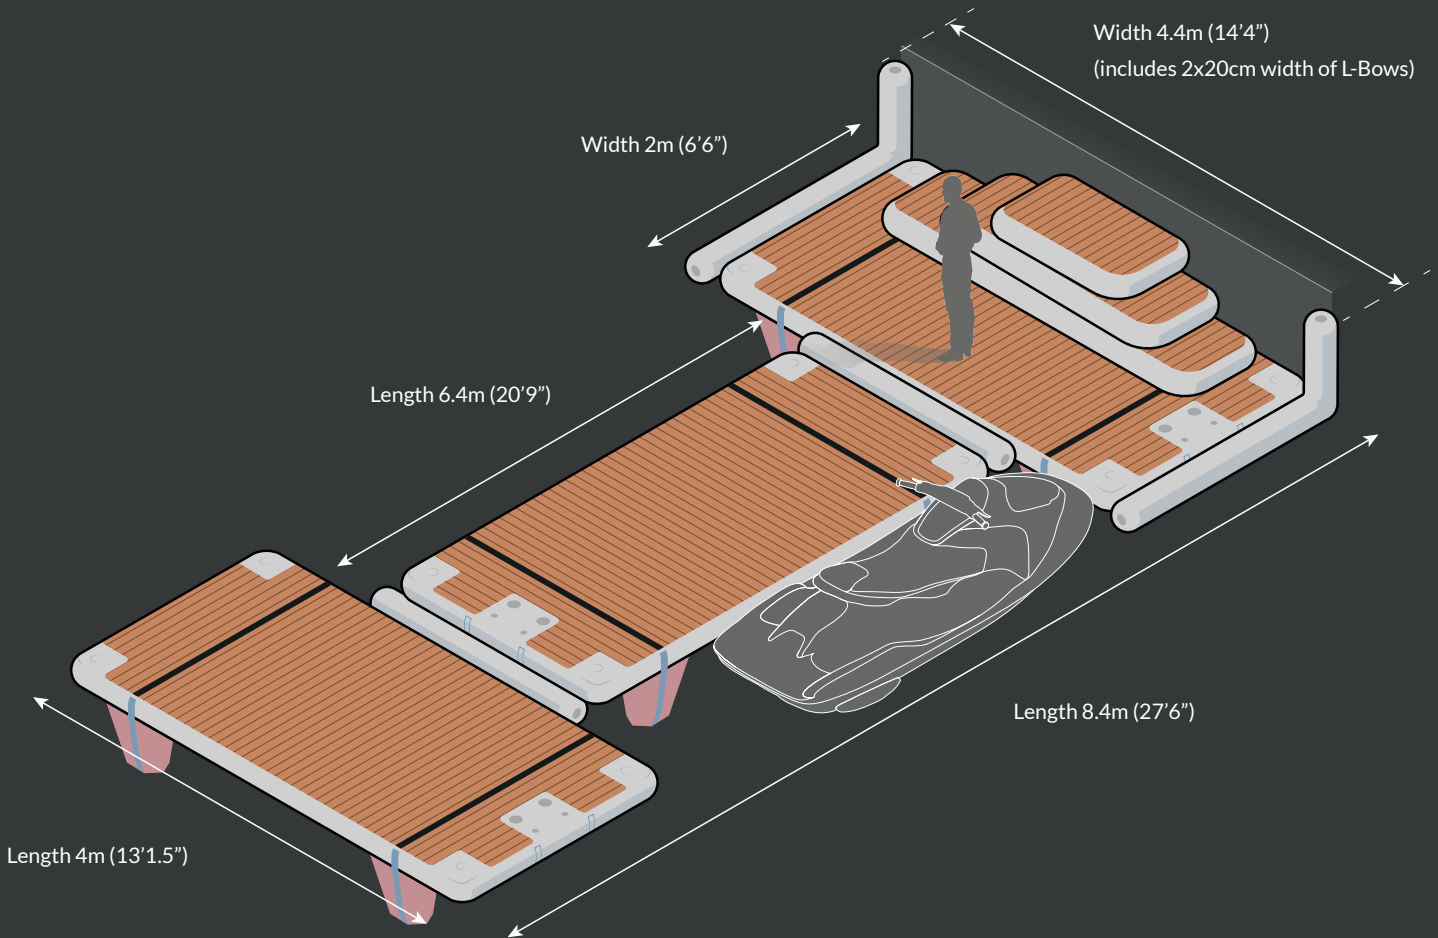

*Approximate inflation/deflation time using Bravo OV10 electric pump up to 3.6psi.

Accessory Pack

With every order:
- Connection straps (x2)

Short Step

For the **800**

Platform Dimensions

Platform	Short
Inflated dimensions (20cm deep)	1.6m x 0.78m (5'2" x 2'6")
Stowage dimensions	100cm x 20cm x 35cm (3'2" x 0'7" x 1'1")
Weight/weight in bag	5.5kg/6.5kg (12lbs/14.3lbs)
Inflation Time*	20secs

*Approximate inflation/deflation time using Bravo OV10 electric pump up to 3.6psi.

Accessory Pack

- With every order:
- Connection straps (x2)

Triple Step

For the **800**

Platform Dimensions

Platform	Triple Step
Inflated dimensions (20cm deep)	3.4m x 0.60m (11'15" x 1'96")
Stowage dimensions	105cm x 45cm x 30cm (3'4" x 1'5" x 1'3")
Weight/weight in bag	21.5kg/22.5kg (47lbs/50lbs)
Inflation Time*	1m 40secs

*Approximate inflation/deflation time using Bravo OV10 electric pump up to 3.6psi.

Accessory Pack

With every order:
- Connection straps (x2)

Combination 1

800 + 800 + 800 + Triple Step + 2 x L-Bows

Transom Height 1m (3'3')

Platform Dimensions

Platform	800	Triple Step	L-Bow
Inflated dimensions (20cm deep)	4m x 2m (13'1.5" x 6'6")	3.4m x 0.60m (11'15" x 1'96")	2m x 0.75m (6'6" x 2'5")
Stowage dimensions	220cm x 32cm x 32cm (7'3" x 1'1" x 1'1")	105cm x 45cm x 30cm (3'4" x 1'5" x 1'3")	33cm x 24cm x 20cm (1'1" x 10" x 8")
Weight/weight in bag	39.5kg/42.5kg (87lbs/94lbs)	21.5kg/22.5kg (47lbs/50lbs)	3kg (6.6lbs)
Inflation Time*	3m 30secs	1m 40secs	30secs*