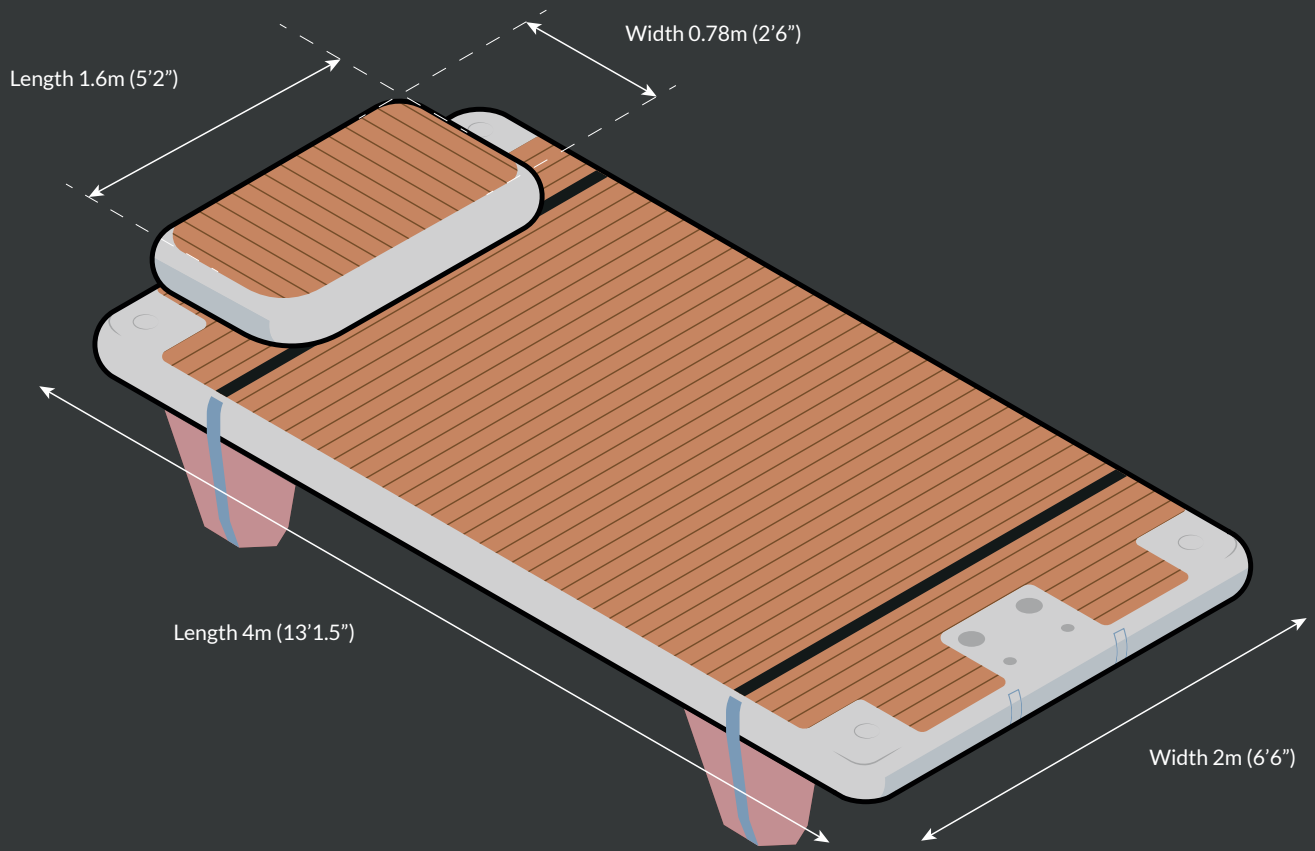

Platform	Long
Inflated dimensions (20cm deep)	3.4m x 0.78m (11'2" x 2'6")
Stowage dimensions	100cm x 35cm x 25cm (3'2" x 1'14" x 0'8")
Weight/weight in bag	12.5kg/13.5kg (27.5lbs/29.7lbs)
Inflation Time*	45secs

*Approximate inflation/deflation time using Bravo OV10 electric pump up to 3.6psi.

Accessory Pack

With every order:
- Connection straps (x2)

Short Step

For the **800**

Platform Dimensions

Platform	Short
Inflated dimensions (20cm deep)	1.6m x 0.78m (5'2" x 2'6")
Stowage dimensions	100cm x 20cm x 35cm (3'2" x 0'7" x 1'1")
Weight/weight in bag	5.5kg/6.5kg (12lbs/14.3lbs)
Inflation Time*	20secs

*Approximate inflation/deflation time using Bravo OV10 electric pump up to 3.6psi.

Accessory Pack

- With every order:
- Connection straps (x2)

Triple Step

For the **800**

Platform Dimensions

Platform	Triple Step
Inflated dimensions (20cm deep)	3.4m x 0.60m (11'15" x 1'96")
Stowage dimensions	105cm x 45cm x 30cm (3'4" x 1'5" x 1'3")
Weight/weight in bag	21.5kg/22.5kg (47lbs/50lbs)
Inflation Time*	1m 40secs

Platform Dimensions

Platform	800	Triple Step	L-Bow
Inflated dimensions (20cm deep)	4m x 2m (13'1.5" x 6'6")	3.4m x 0.60m (11'15" x 1'96")	2m x 0.75m (6'6" x 2'5")
Stowage dimensions	220cm x 32cm x 32cm (7'3" x 1'1" x 1'1")	105cm x 45cm x 30cm (3'4" x 1'5" x 1'3")	33cm x 24cm x 20cm (1'1" x 10" x 8")
Weight/weight in bag	39.5kg/42.5kg (87lbs/94lbs)	21.5kg/22.5kg (47lbs/50lbs)	3kg (6.6lbs)
Inflation Time*	3m 30secs	1m 40secs	30secs*