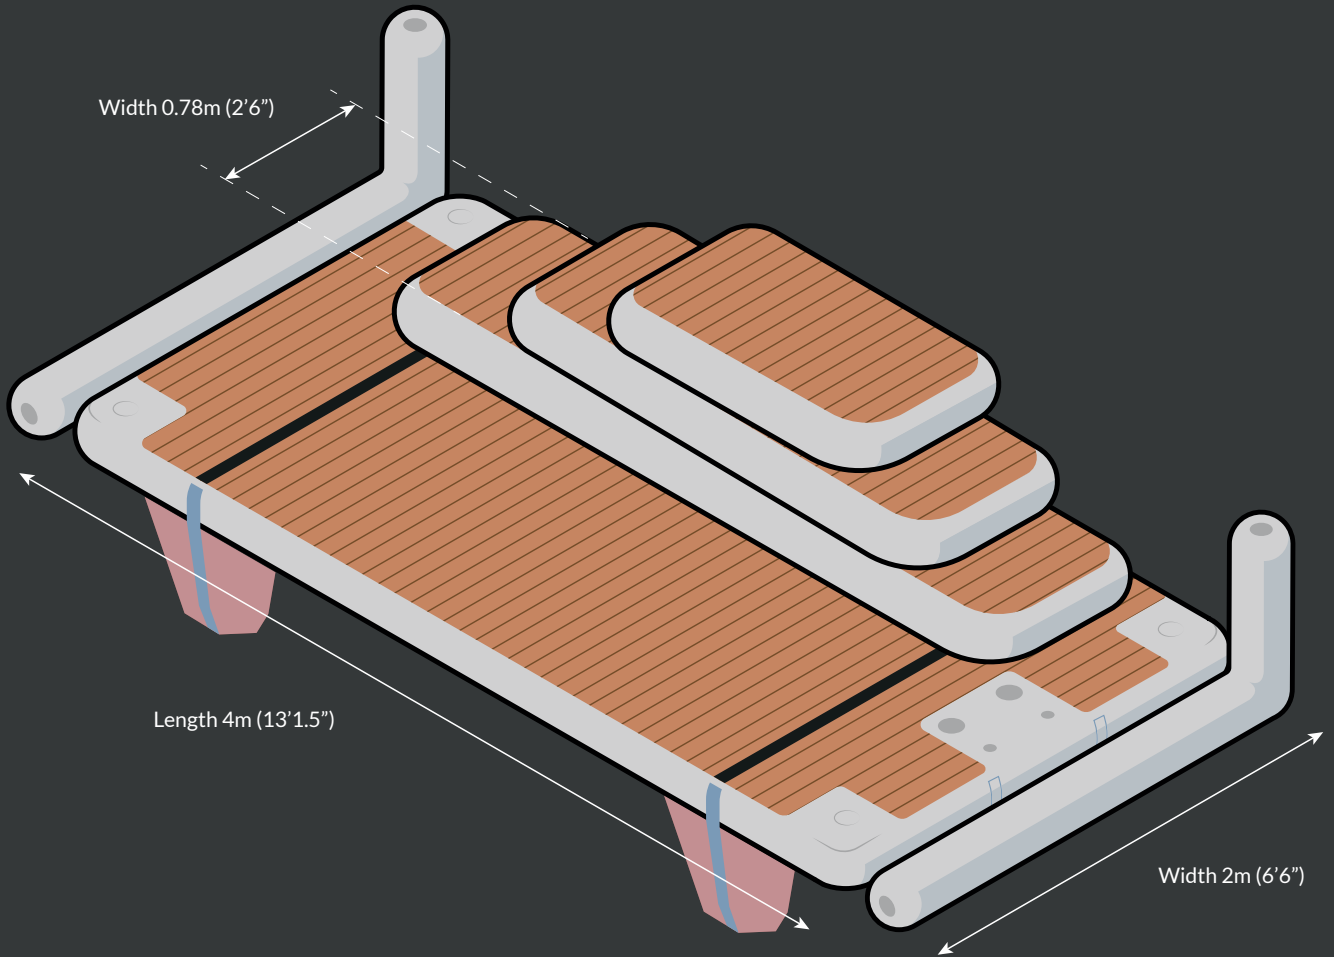

Accessory Pack

- With every order:
- Connection straps (x2)

*Approximate inflation/deflation time using Bravo OV10 electric pump up to 3.6psi.

Long Step

For the **800**

Height 0.40m (1'3")

Platform Dimensions

*Approximate inflation/deflation time using Bravo OV10 electric pump up to 3.6psi.

Accessory Pack

With every order:
- Connection straps (x2)

Short Step

For the **800**

Platform Dimensions

Platform	Short
Inflated dimensions (20cm deep)	1.6m x 0.78m (5'2" x 2'6")
Stowage dimensions	100cm x 20cm x 35cm (3'2" x 0'7" x 1'1")
Weight/weight in bag	5.5kg/6.5kg (12lbs/14.3lbs)
Inflation Time*	20secs

*Approximate inflation/deflation time using Bravo OV10 electric pump up to 3.6psi.

Accessory Pack

- With every order:
- Connection straps (x2)

Triple Step

For the **800**

Platform Dimensions

Platform	Triple Step
Inflated dimensions (20cm deep)	3.4m x 0.60m (11'15" x 1'96")
Stowage dimensions	105cm x 45cm x 30cm (3'4" x 1'5" x 1'3")
Weight/weight in bag	21.5kg/22.5kg (47lbs/50lbs)
Inflation Time*	1m 40secs

Platform Dimensions

Platform	800	Triple Step	L-Bow
Inflated dimensions (20cm deep)	4m x 2m (13'1.5" x 6'6")	3.4m x 0.60m (11'15" x 1'96")	2m x 0.75m (6'6" x 2'5")
Stowage dimensions	220cm x 32cm x 32cm (7'3" x 1'1" x 1'1")	105cm x 45cm x 30cm (3'4" x 1'5" x 1'3")	33cm x 24cm x 20cm (1'1" x 10" x 8")
Weight/weight in bag	39.5kg/42.5kg (87lbs/94lbs)	21.5kg/22.5kg (47lbs/50lbs)	3kg (6.6lbs)
Inflation Time*	3m 30secs	1m 40secs	30secs*