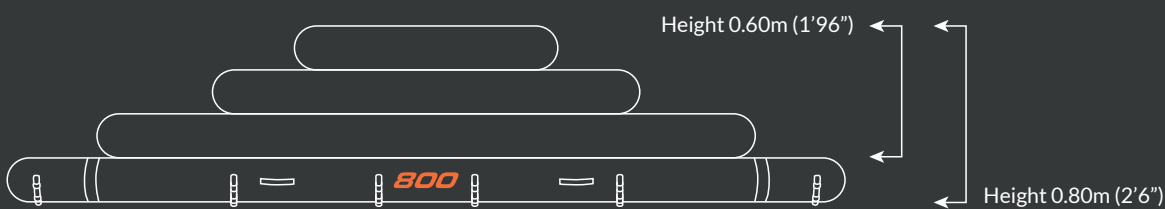

Triple Step

For the **800**

Platform Dimensions

Platform	Triple Step
Inflated dimensions (20cm deep)	3.4m x 0.60m (11'15" x 1'96")
Stowage dimensions	105cm x 45cm x 30cm (3'4" x 1'5" x 1'3")
Weight/weight in bag	21.5kg/22.5kg (47lbs/50lbs)
Inflation Time*	1m 40secs

Accessory Pack

- With every order:
- Connection straps (x2)

*Approximate inflation/deflation time using Bravo OV10 electric pump up to 3.6psi.

Long Step

For the **800**

Height 0.40m (1'3")

Platform Dimensions

Platform	Long
Inflated dimensions (20cm deep)	3.4m x 0.78m (11'2" x 2'6")
Stowage dimensions	100cm x 35cm x 25cm (3'2" x 1'14" x 0'8")
Weight/weight in bag	12.5kg/13.5kg (27.5lbs/29.7lbs)
Inflation Time*	45secs

*Approximate inflation/deflation time using Bravo OV10 electric pump up to 3.6psi.

Accessory Pack

With every order:
- Connection straps (x2)

Short Step

For the **800**

Platform Dimensions

Platform	Short
Inflated dimensions (20cm deep)	1.6m x 0.78m (5'2" x 2'6")
Stowage dimensions	100cm x 20cm x 35cm (3'2" x 0'7" x 1'1")
Weight/weight in bag	5.5kg/6.5kg (12lbs/14.3lbs)
Inflation Time*	20secs